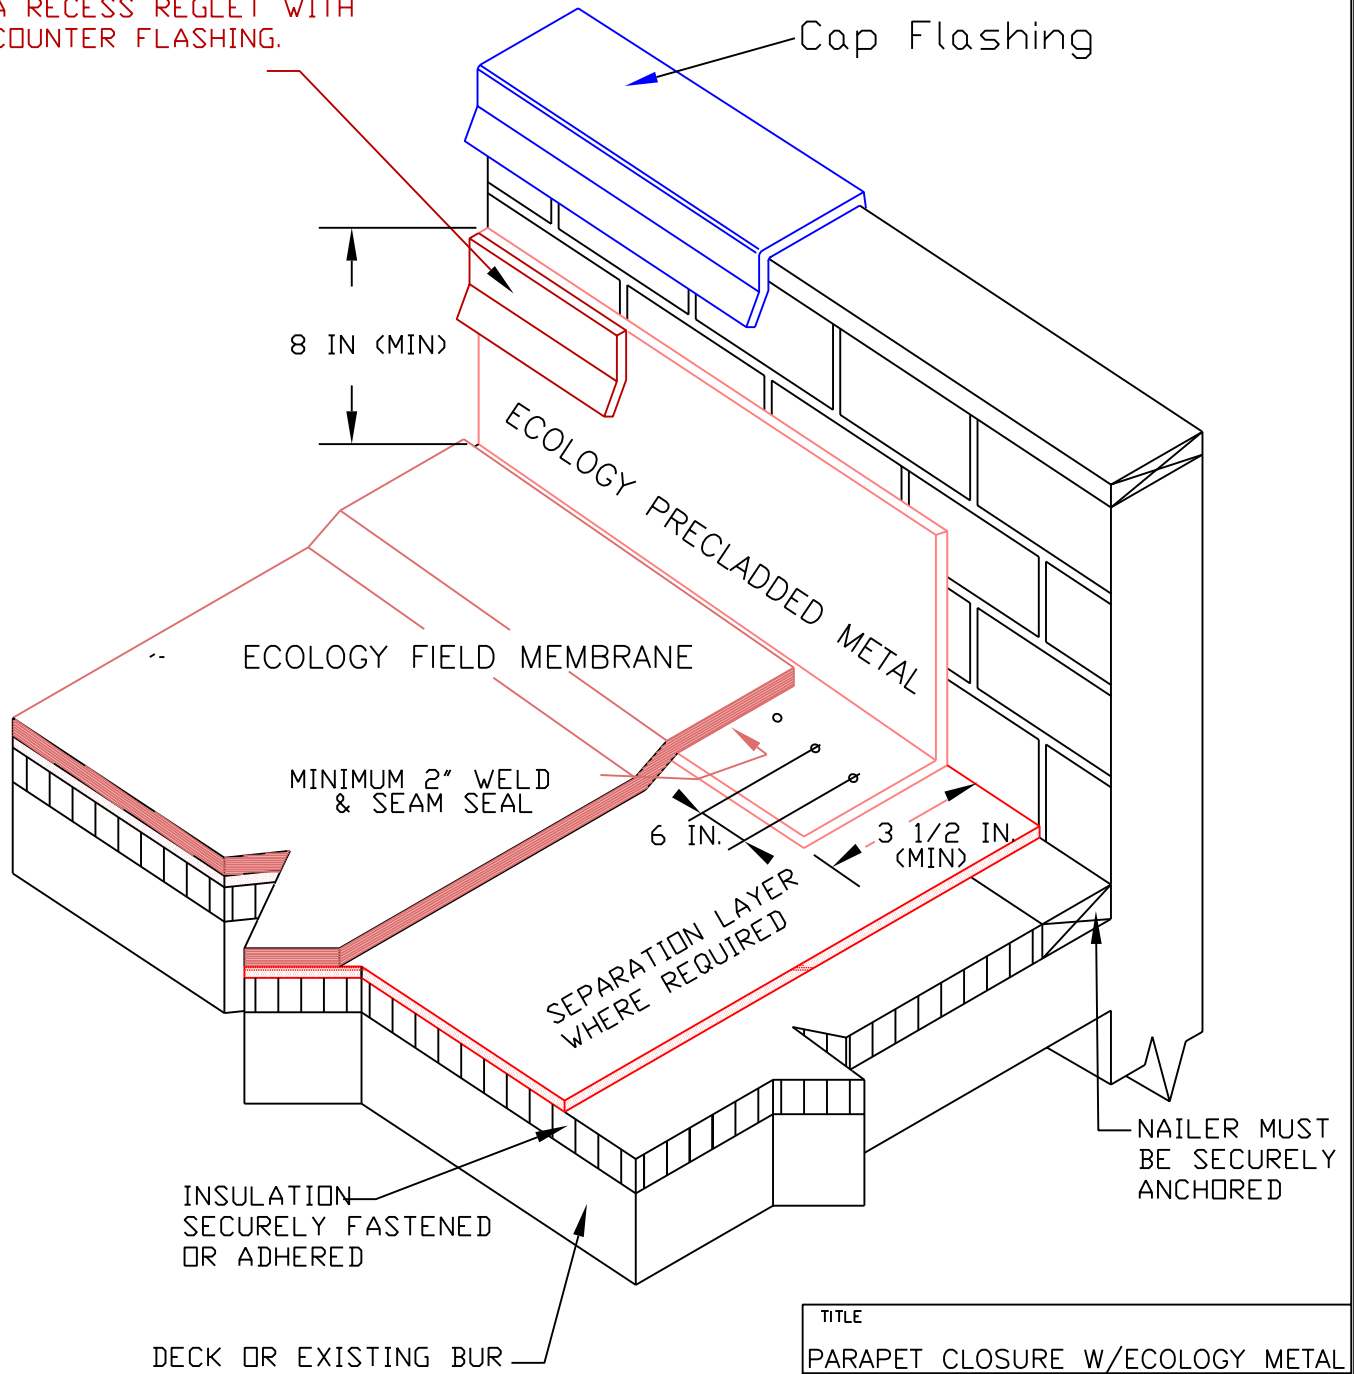

SURFACE MOUNTED REGLET OR
A RECESS REGLET WITH
COUNTER FLASHING.

1. ECOLOGY METAL MAY BE CANTED TO MATCH EXISTING SUBSTRATE
2. NAIL METAL 6 IN. O.C. STG. 1 IN.

TITLE	
PARAPET CLOSURE W/ECOLOGY METAL	
NAME	
ERS-8M13	
APPROVED BY	DATE
APPLICABLE TO ECOLOGY	
MECHANICALLY FASTENED SYSTEMS	
ECOLOGY ROOF SYSTEMS	1400 HARBOR BLVD. SUITE #601 FULLETON, CA 92835